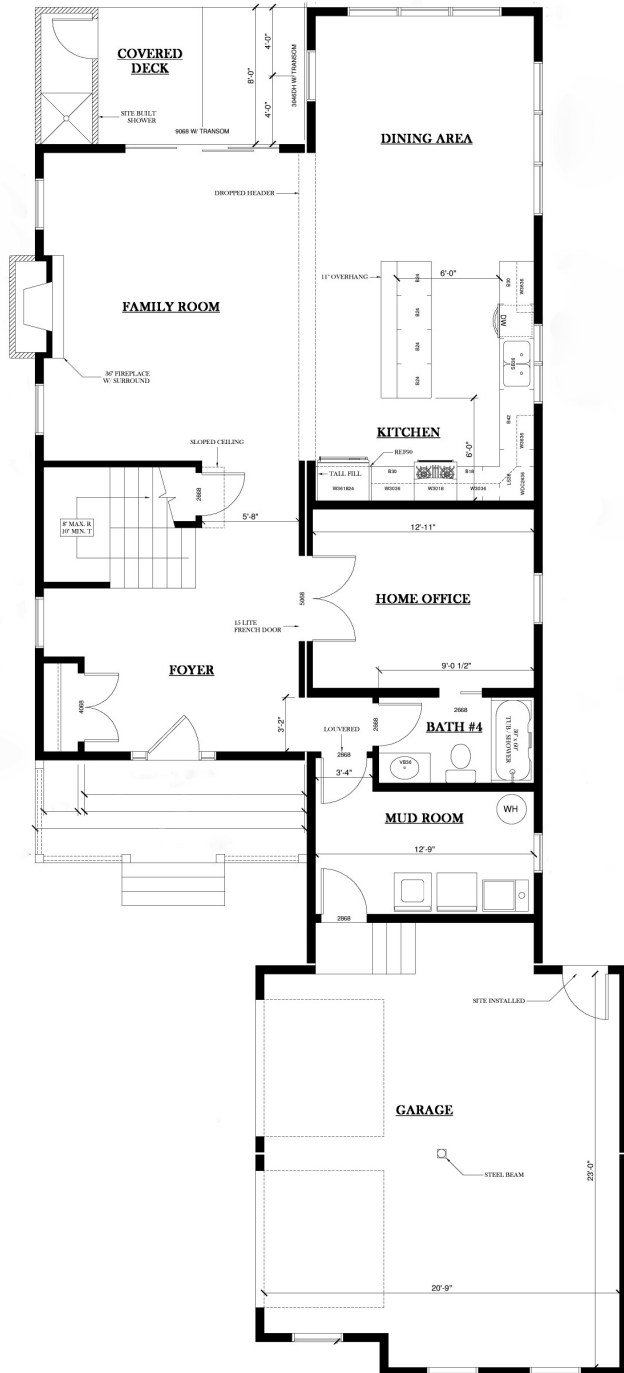

# The Spring Lake

- 5 Bedrooms
- 3.5 Baths
- Two Car Garage

\*These floorplans can be adjusted to fit your lot size

First Floor

Second Floor