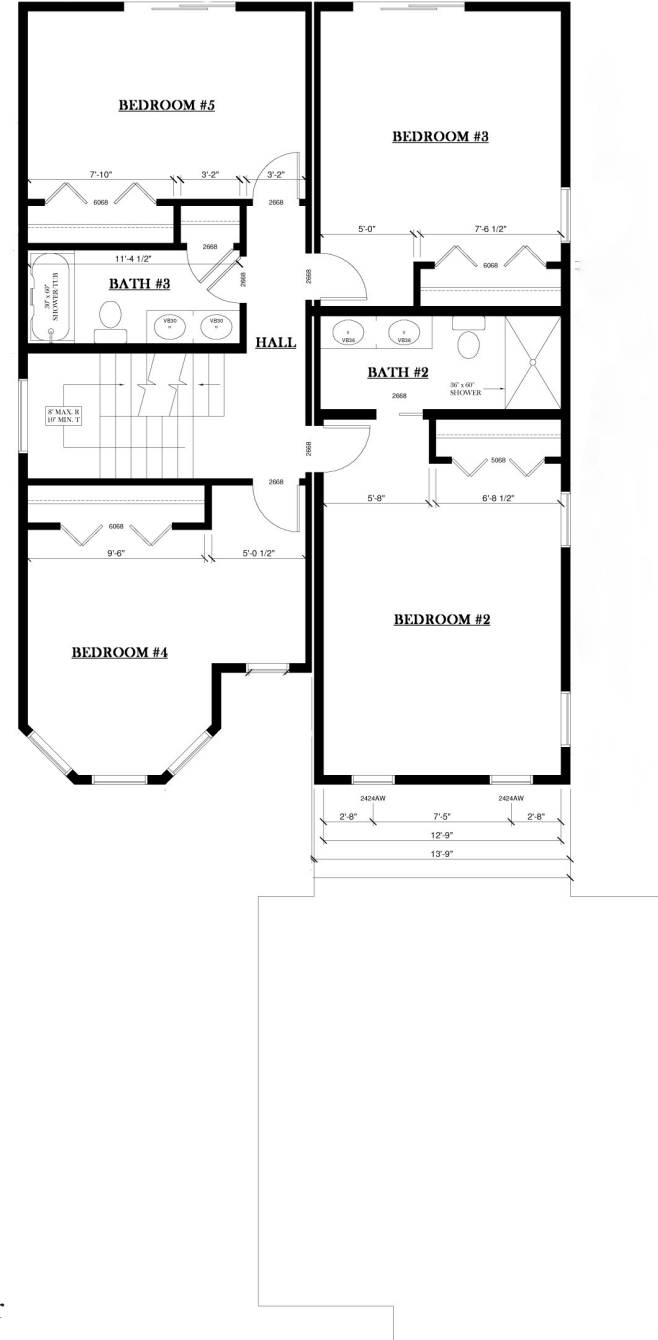

# The Spring Lake

- 5 Bedrooms
- 3.5 Baths
- Two Car Garage

\*These floorplans can be adjusted to fit your lot size

First Floor

Second Floor